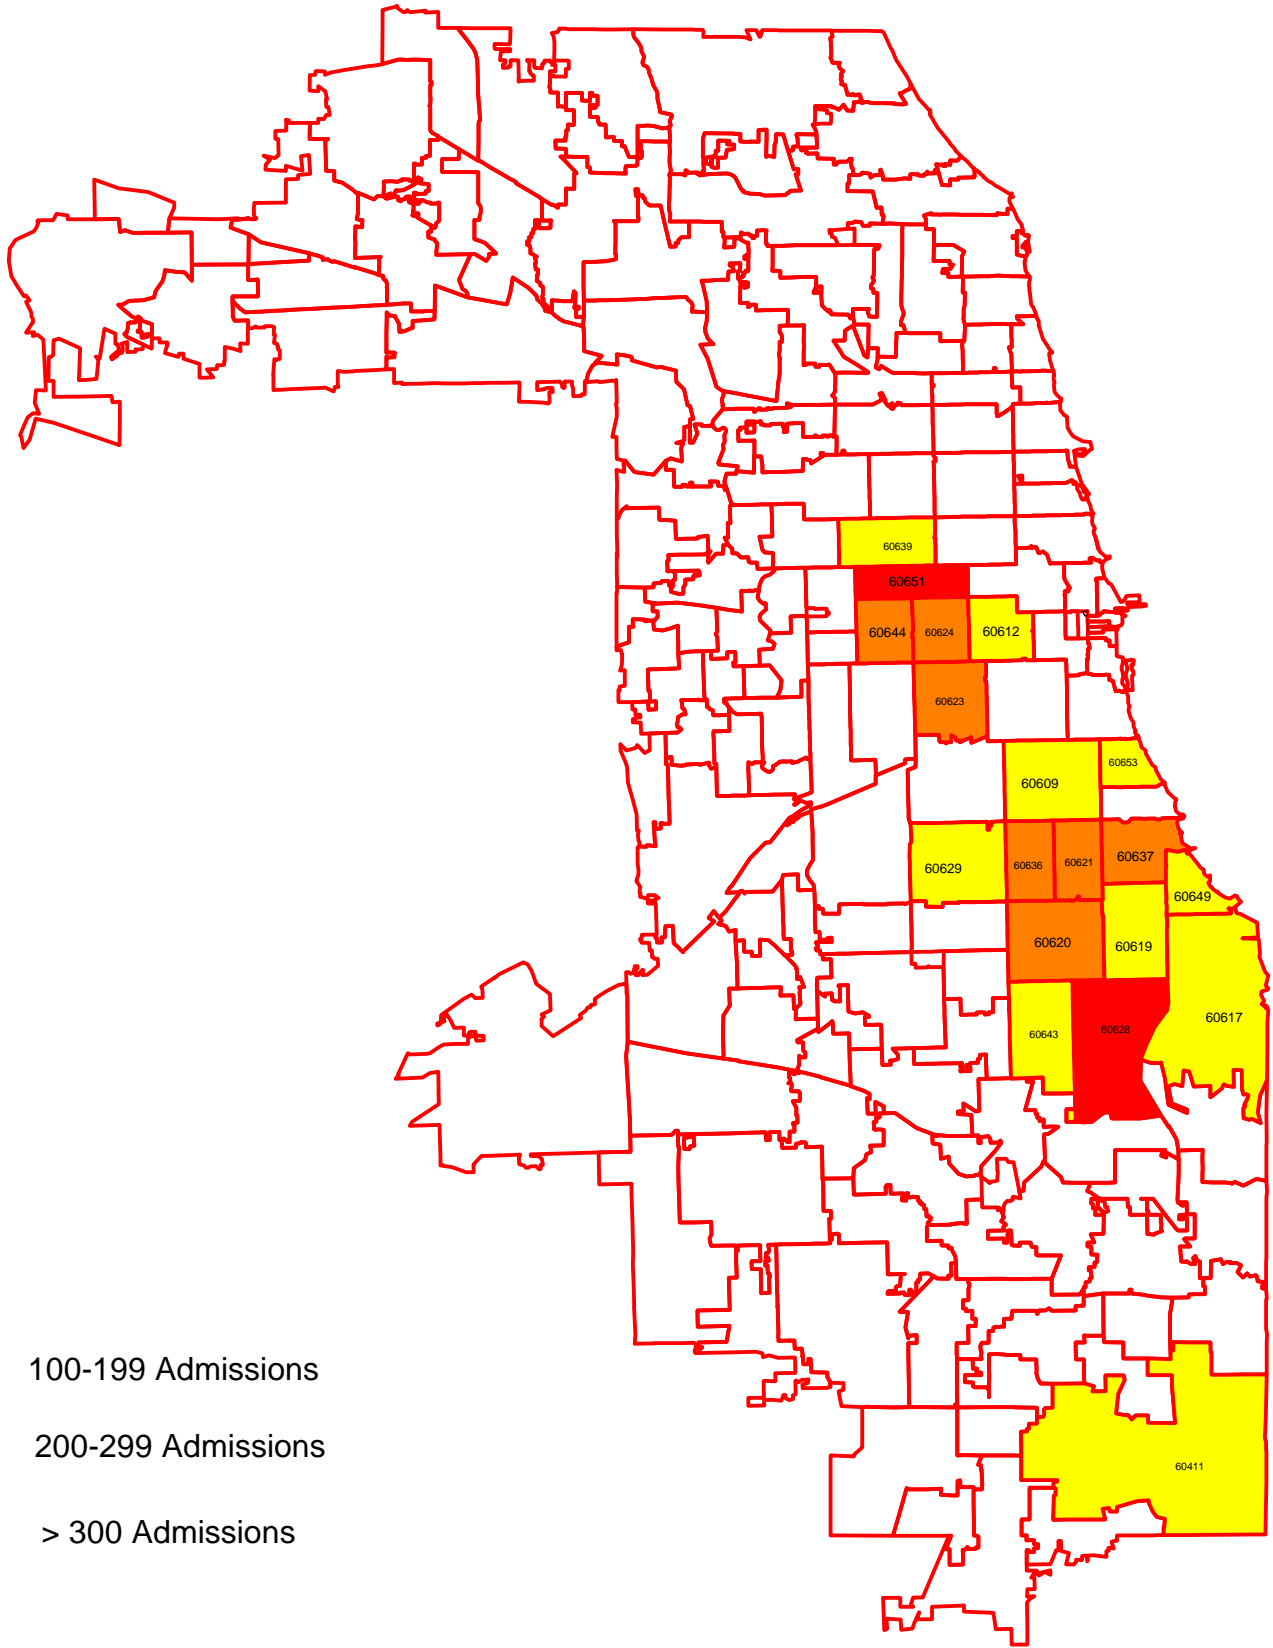

# Cook County 2009 Detention Admissions by Zip Code \*

\*Source: Zip Code data is from the Cook County Juvenile Temporary Detention Center. The map was made by Liz Kooy, Juvenile Justice Initiative